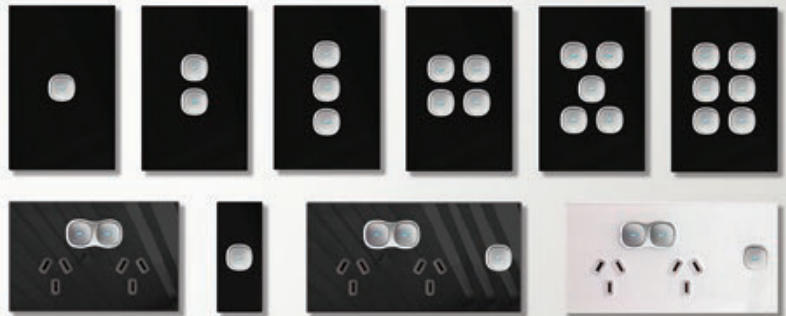

## Push Button with LED Indicator

All switches and sockets come with slightly-convex flat push buttons, featuring **rockerless press** mechanism and ON/OFF **LED** function

## Easy to Retrofit

OPAL glass look range is **Australian approved** and easy to retrofit to **standard wall bracket**

10 Amp rating

P2G

AS1G

Switch Approval: NSW27779

Outlet Approval: NSW26313

Patented

The Opal range is completed with TV, pay TV, data, dimmers and USB sockets. You can do it all with Transco Opal.

Transco Opal features edgeless glass look, sharp refined edges, and light emitting diode indication. They will suit any modern home, blending beautifully with chrome, stainless steel and glass splash backs.